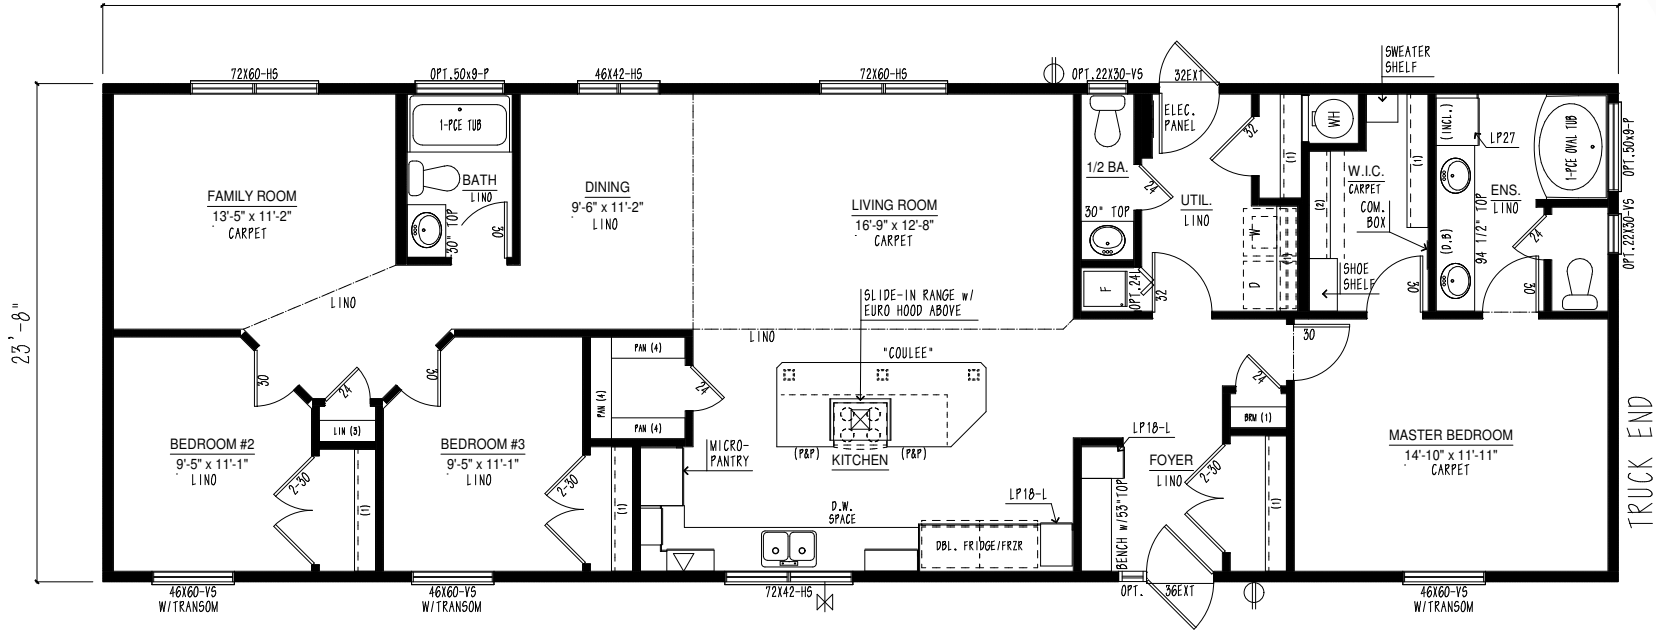

MKS2472-100

1728 sqft | 3 bed 2.5 bath | The Riverview

72'-0"

MRD2470-211

1680 sqft | 4 bed 2.5 bath | The Wheat King

70'-0"

Plans are subject to change

www.mandkhomesales.com