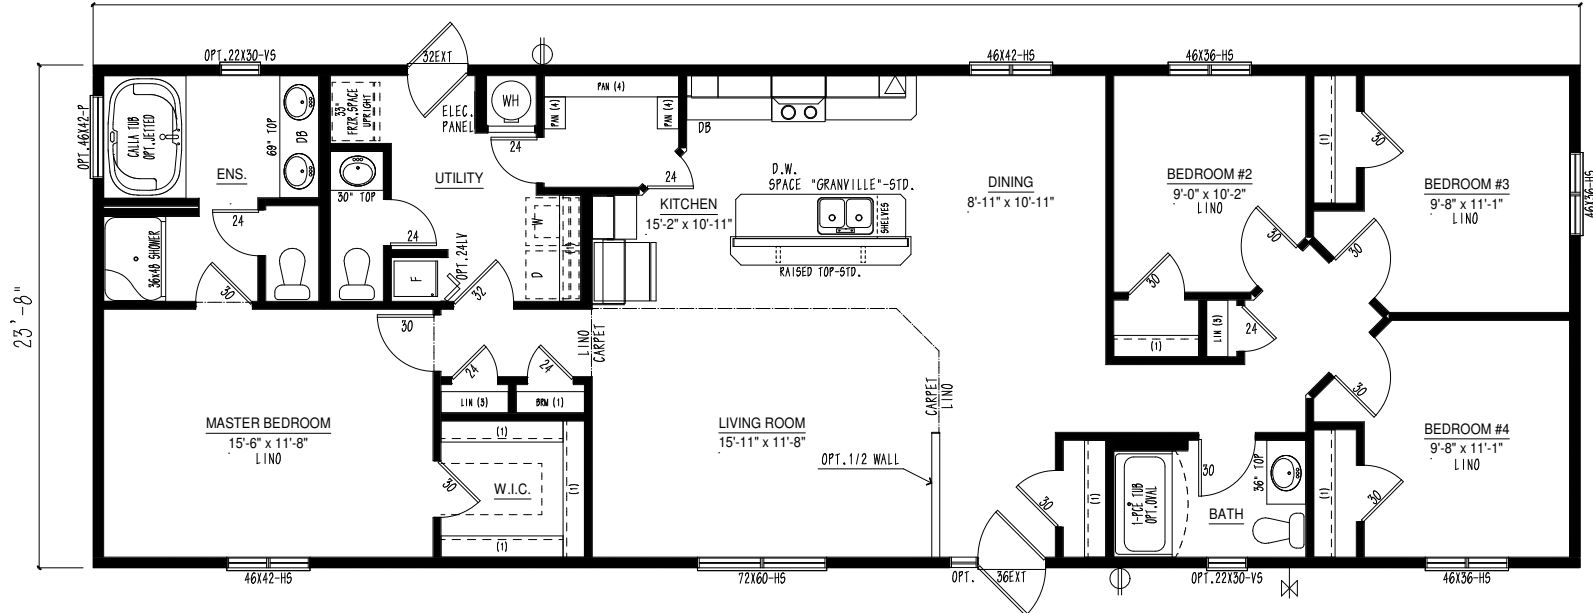

MKS2472-100

1728 sqft | 3 bed 2.5 bath | The Riverview

72'-0"

MRD2470-211

1680 sqft | 4 bed 2.5 bath | The Wheat King

70'-0"

Plans are subject to change

www.mandkhomesales.com