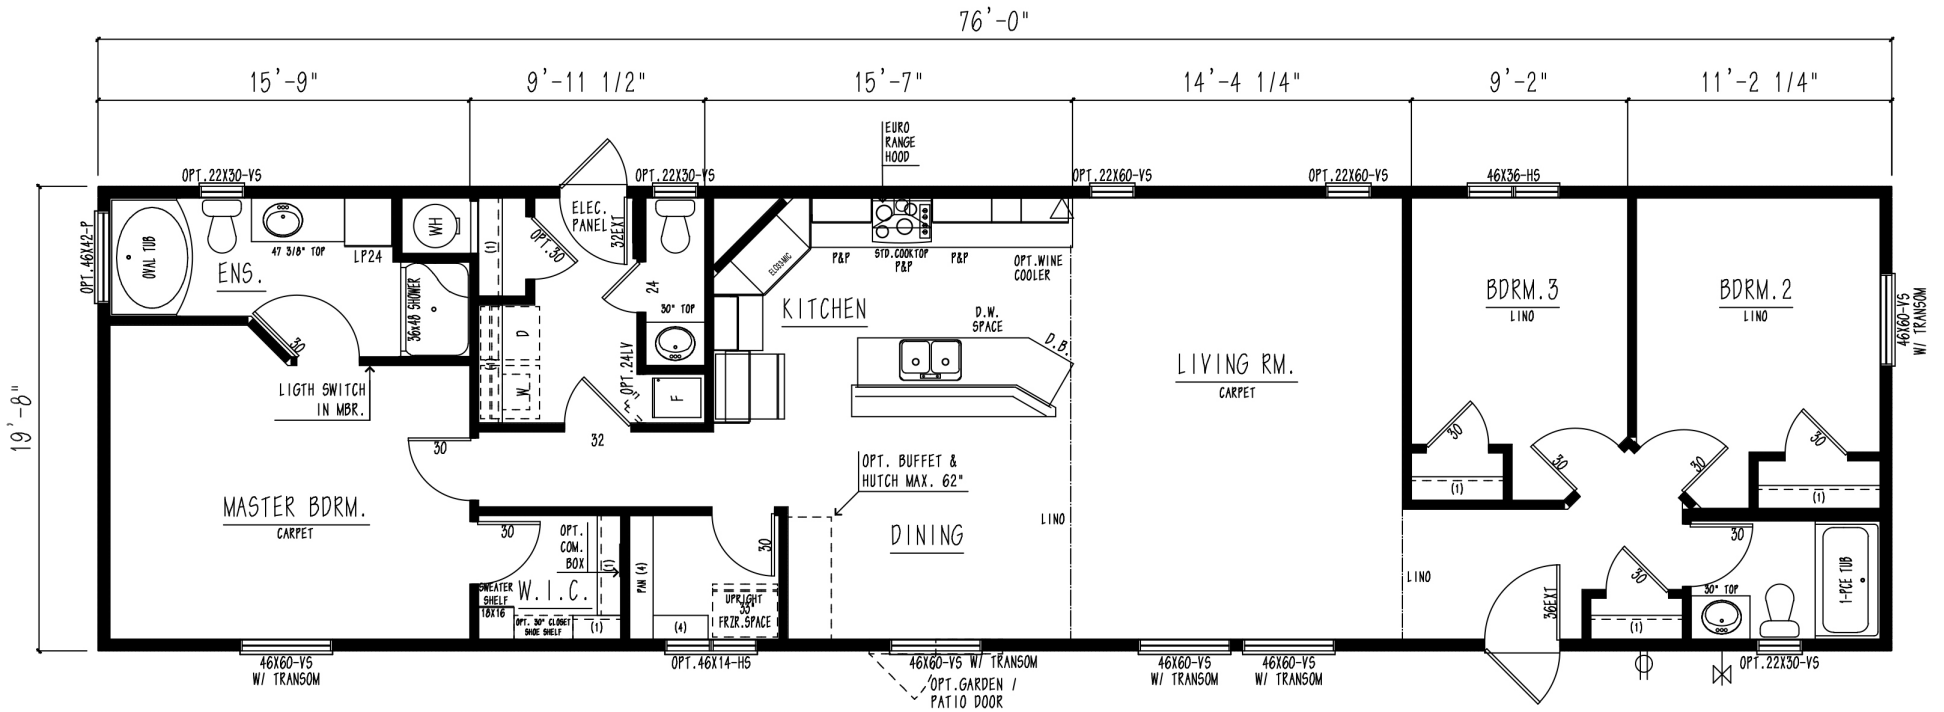

MKS2076-268-C-1

- 1520 sqft.
- 3 Bedroom
- 2.5 Bathroom

www.mandkhomesales.com